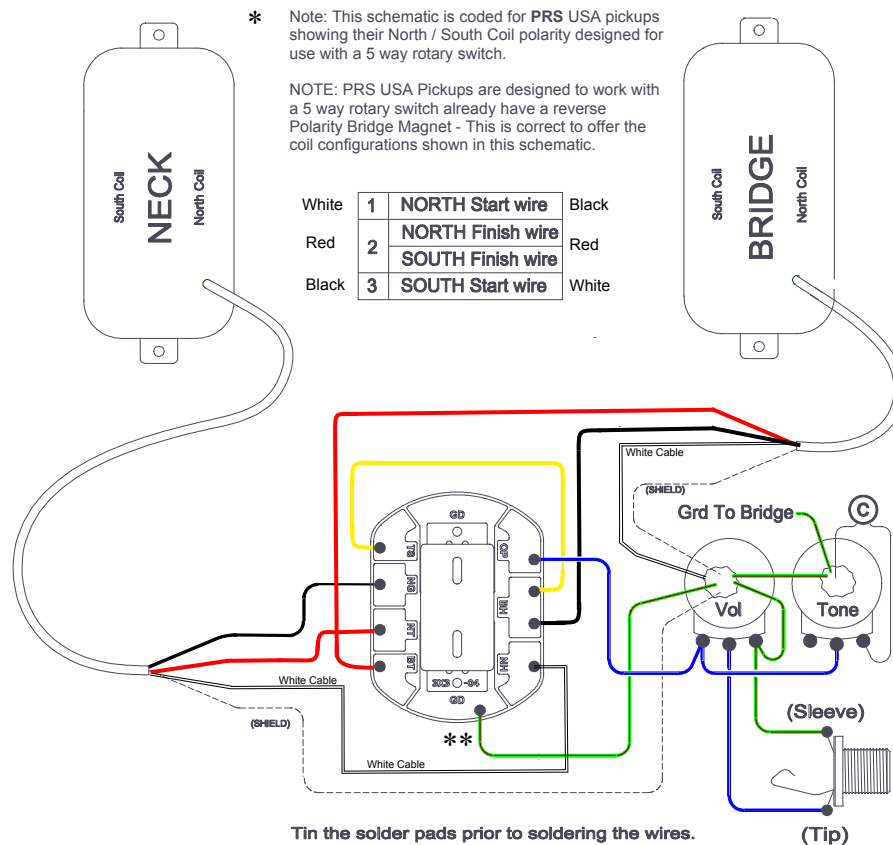

## 3x3 - 04 - JJ Custom Works Edition – Outer/Inner Coils - 1 Vol / 1 Tone PRS Pickup Schematic

### REVERSE VIEW OF PICKUPS AND SWITCH

### FRONT VIEW OF PICKUPS AND SWITCH