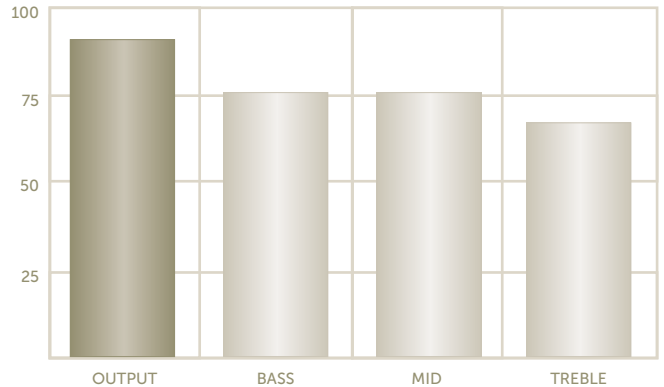

**Wiring Examples**

Standard humbucker:

Humbucker/singlecoil split:

Parallel, out-of-phase and many other circuits are possible because of the pickup's four conductors.

**Sonic Characteristics**

Duesenberg pickup accessories are available at your favourite Duesenberg store and the D-Store on our website: