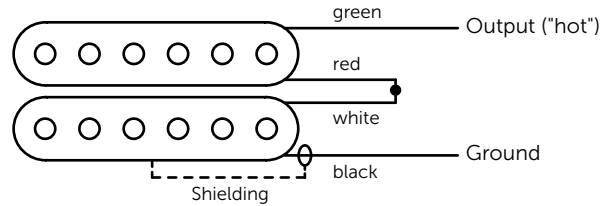

Wiring Examples

Standard humbucker: